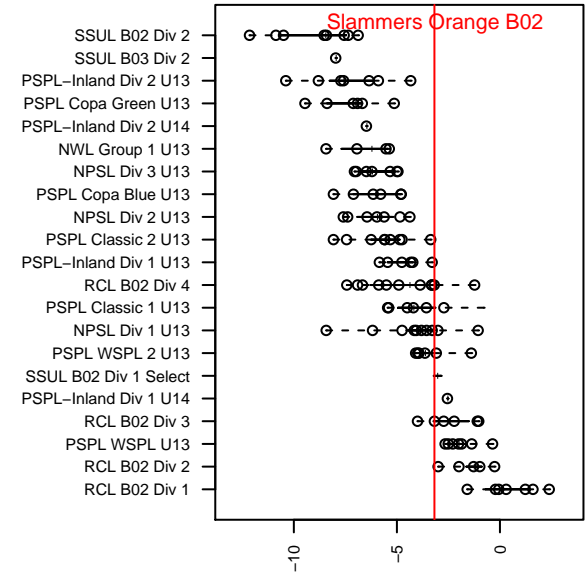

**attack and defense rating
relative to others at age
and all opponents in last 13 months**