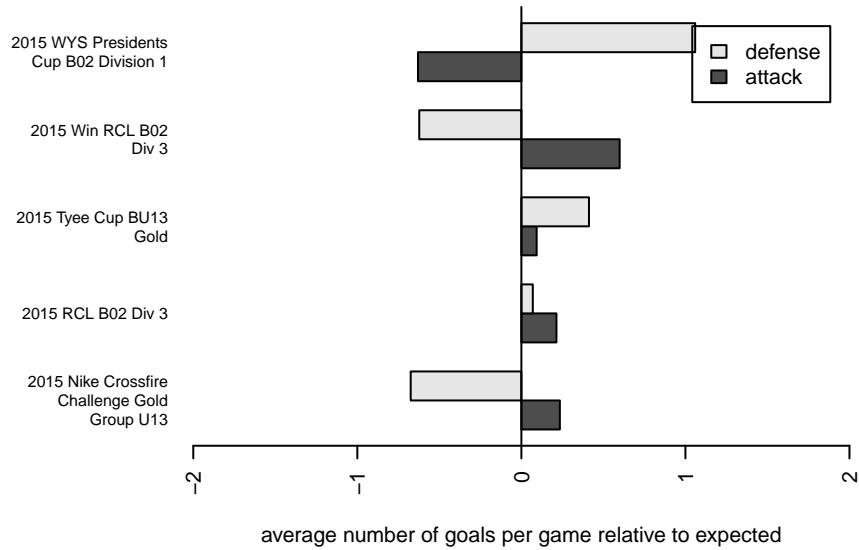

Performance relative to 13 month average