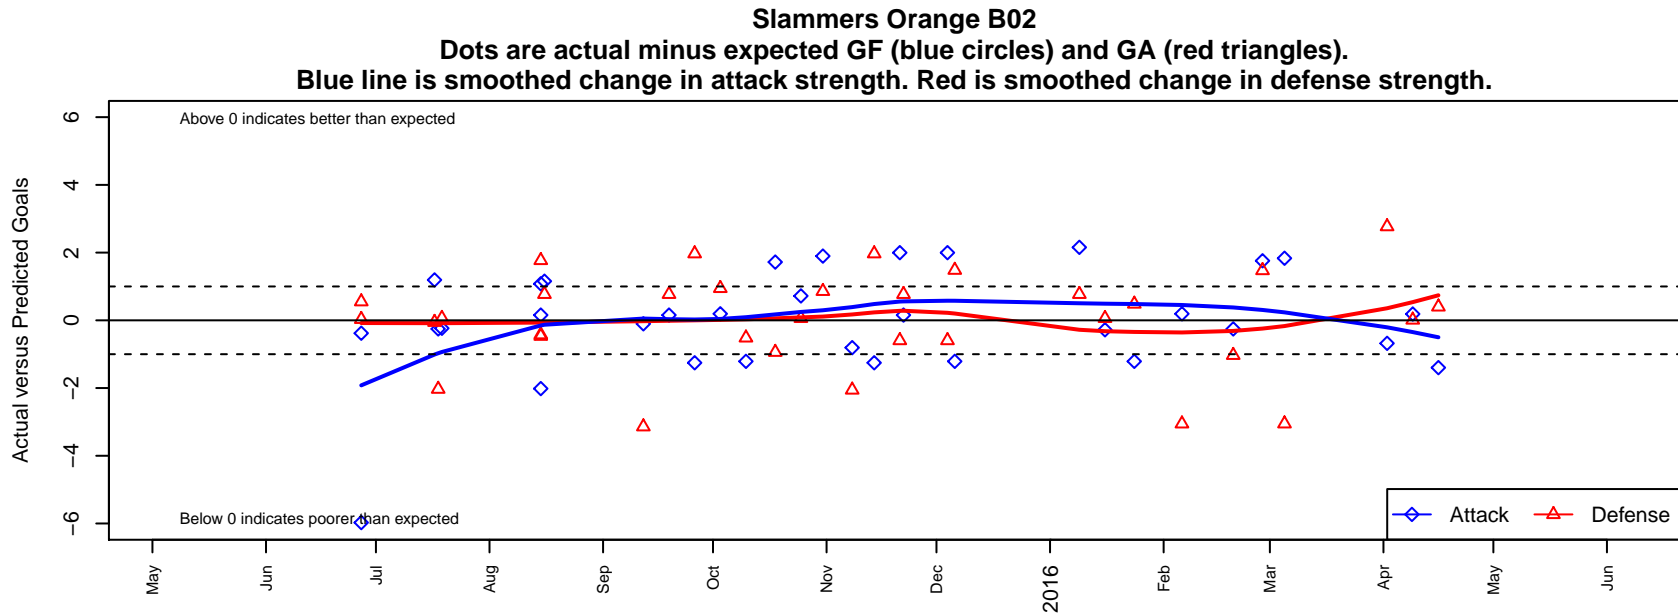

**attack and defense variance (black dot)
relative to other teams
and top 10 in region**

**attack and defense rating
relative to others at age
and all opponents in last 13 months**

Slammers Orange B02

Rainier Valley Slammers
Auburn, WA
B02 total strength=931
attack=2.28 defense=1.09
fall league = RCL B02 Div 3
spr league = Win RCL B02 Div 3
notes= McDermott 2013

alt names used:
RAINIER VALLEY SLAMMERS BU13 ORANGI
RVS BU13 Orange
RVS B02 Orange A (309209025)
RVS BU13 Orange
RVS B02 Orange A (309209025)
RVS B02 Orange A (309209025)

Venues played:
2015 RVS Classic BU13
2015 Nike Crossfire Challenge Gold Group U13
2015 Tye Cup BU13 Gold
2015 RCL B02 Div 3
2015 Win RCL B02 Div 3
2015 WYS Presidents Cup B02 Division 1